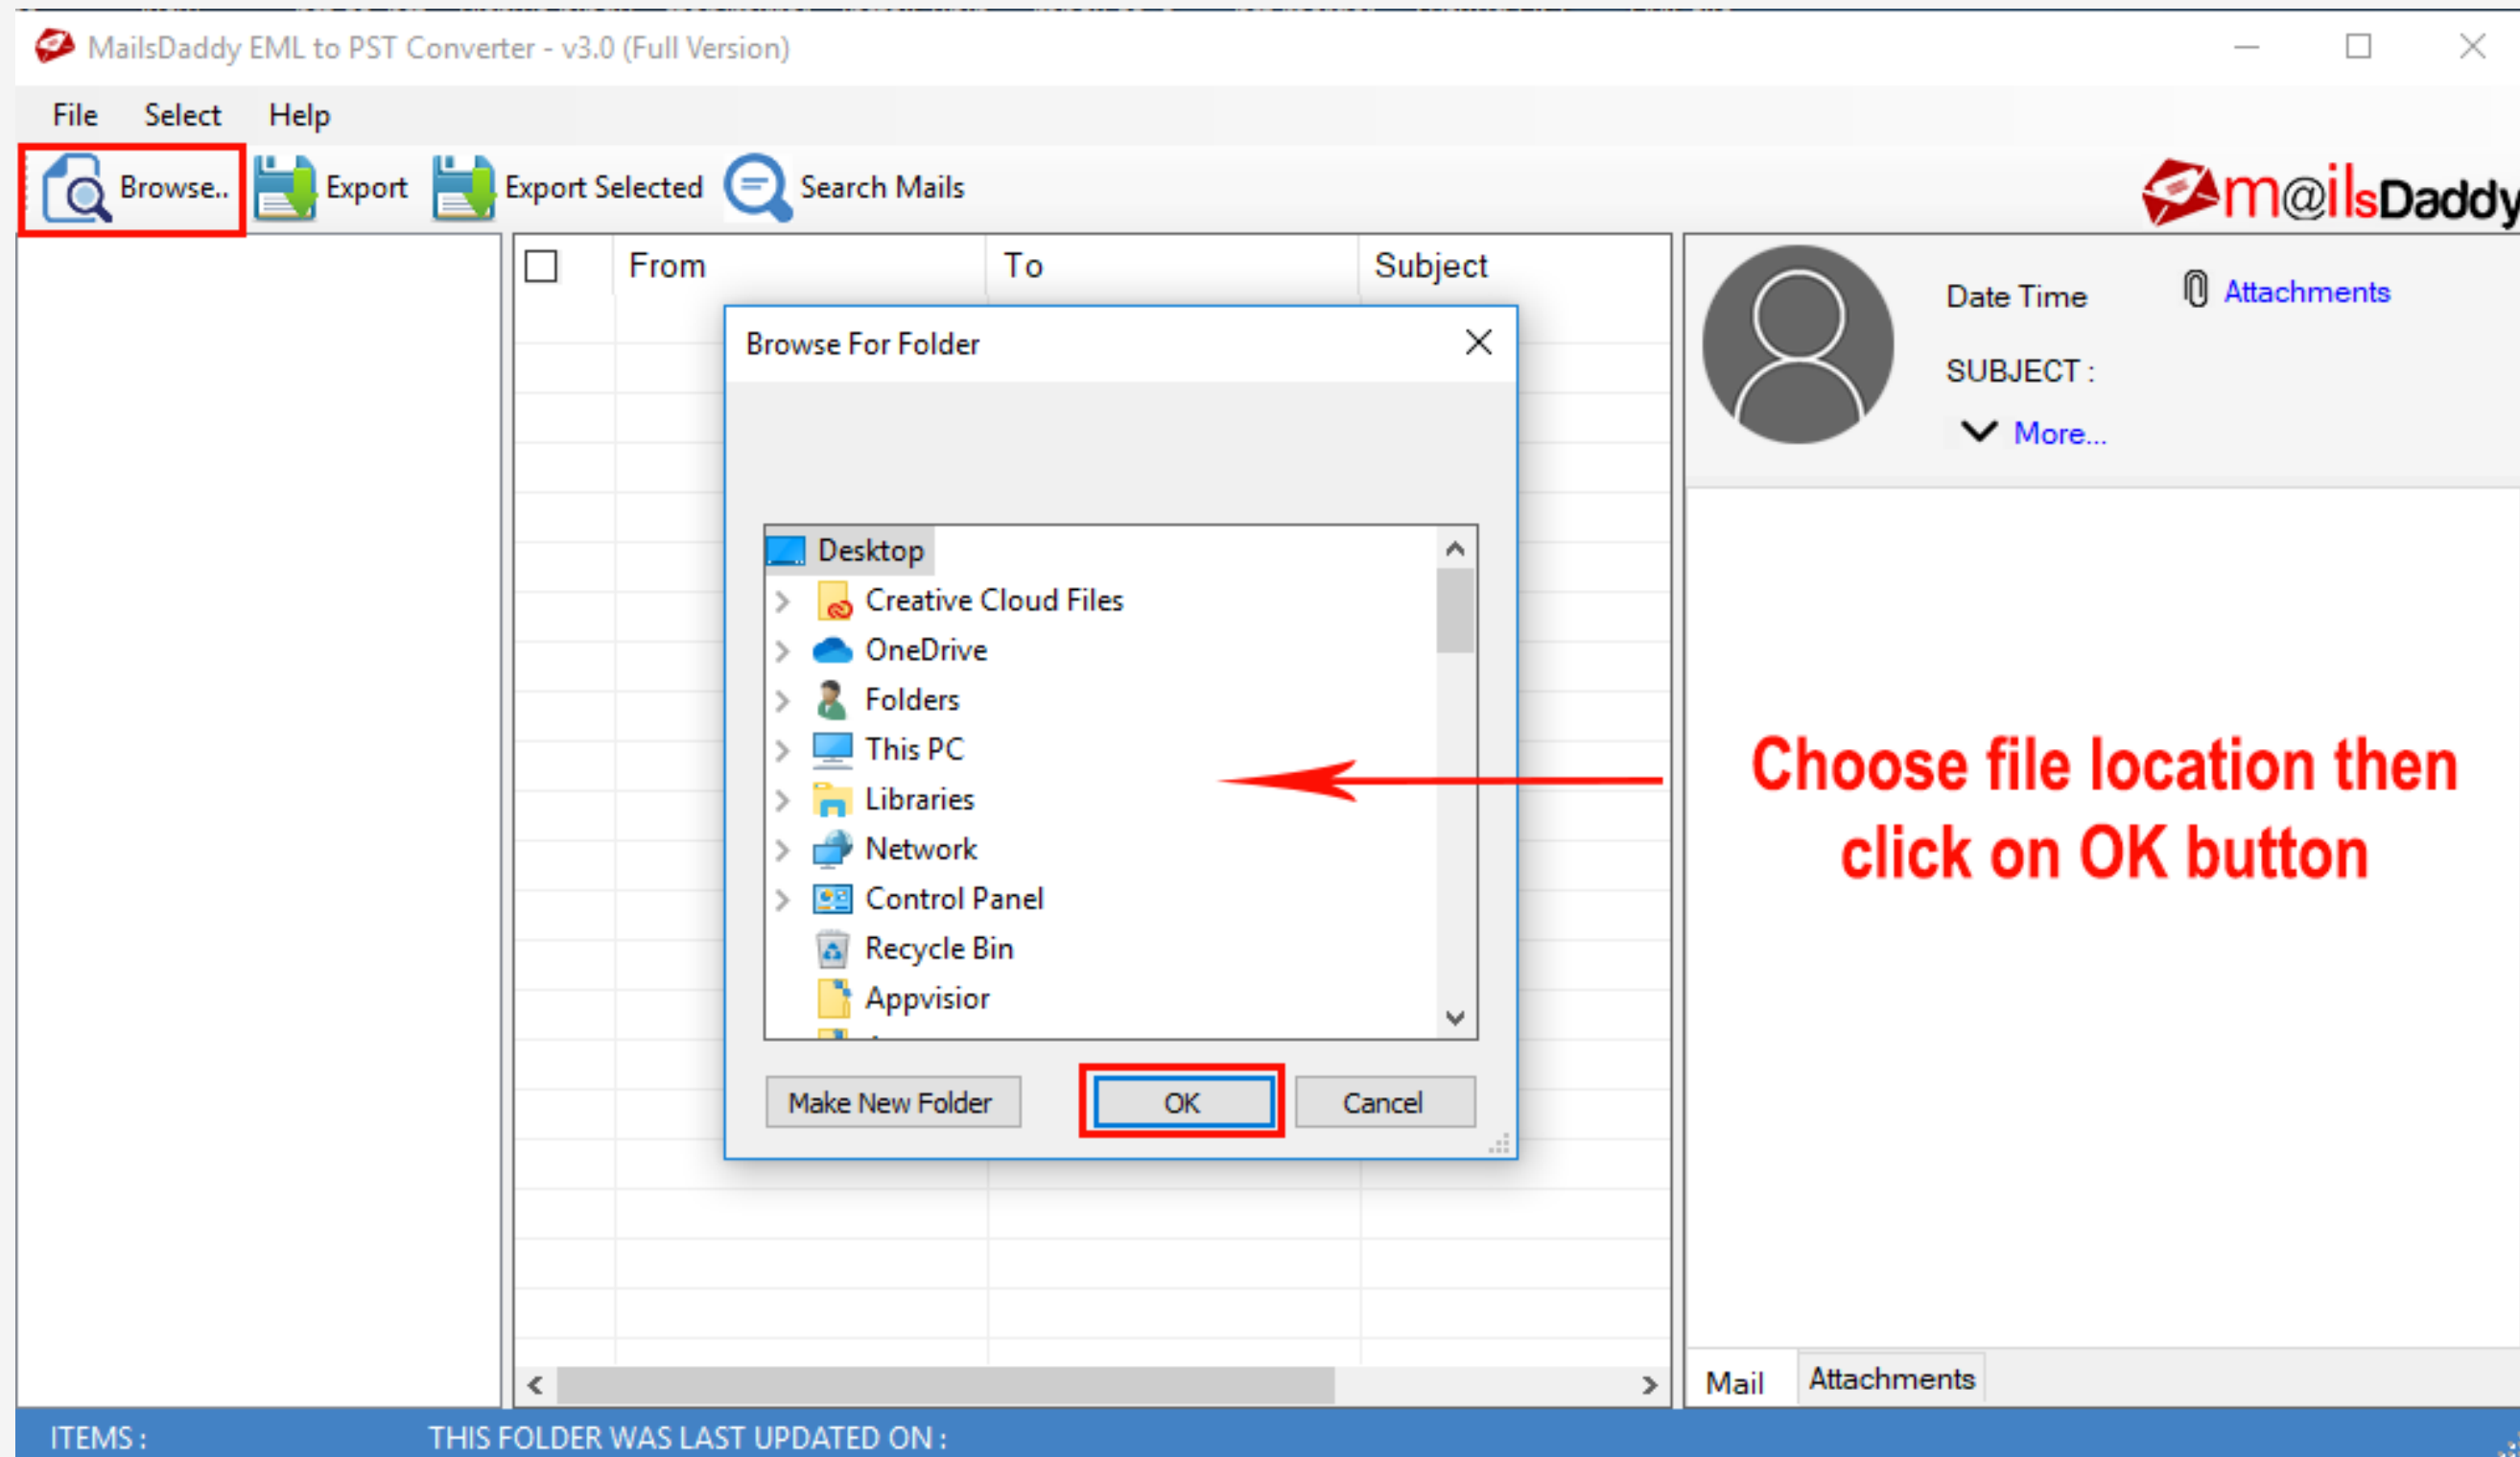

Working Procedure of this software

- **Step-1:** First Download, install and run the software on your system. ·Now, press on the Browse tab and go to the location where you want to store EML files.