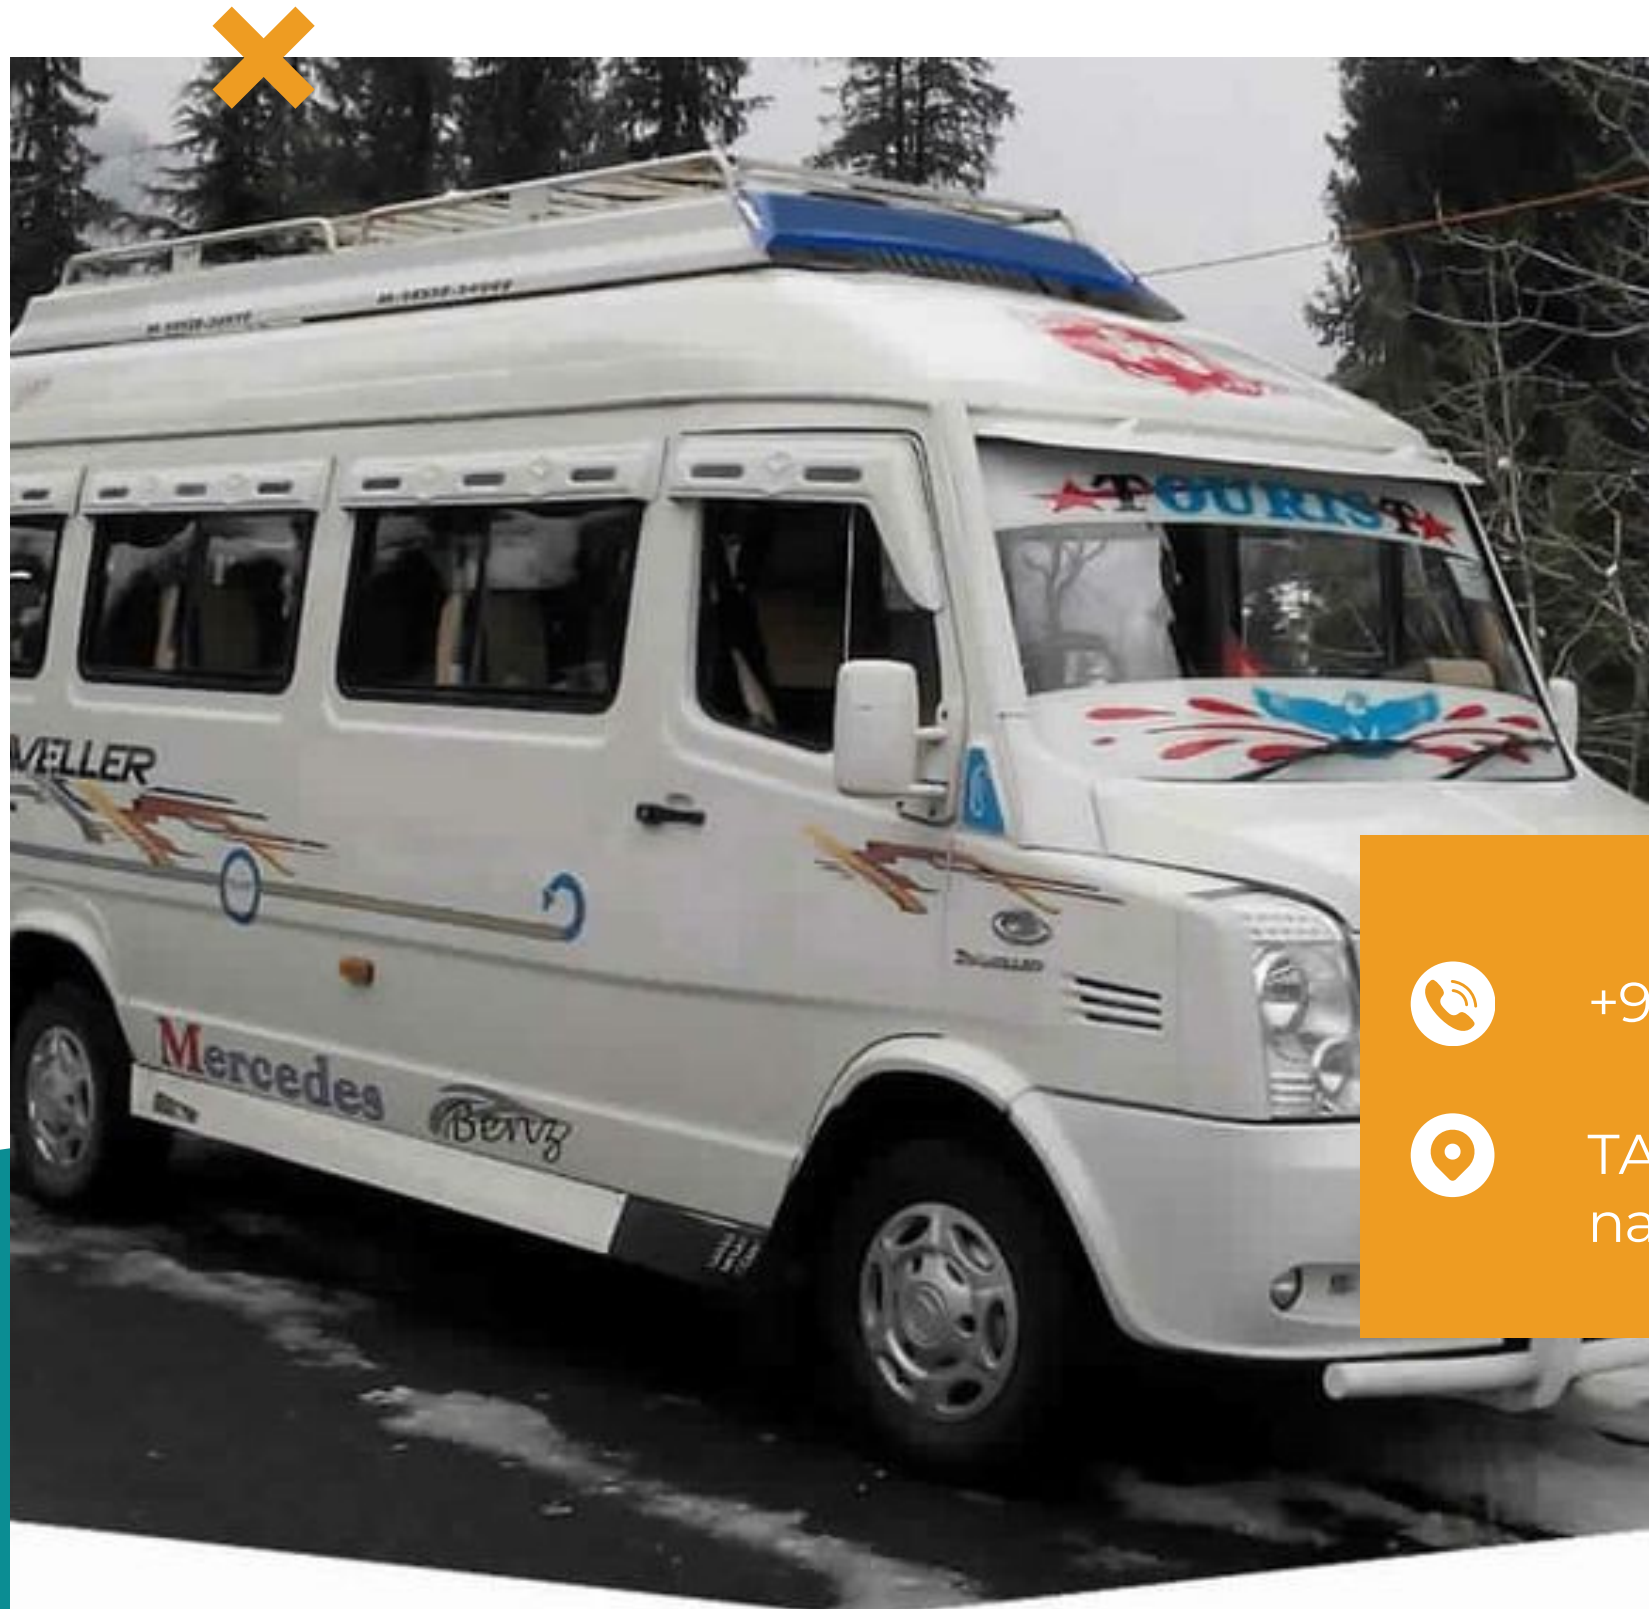

contact us

WWW.TRAVELTOINDIA.ORG

+91-9958794041

traveltoindiaa@gmail.com

TA 55/F, Om vihar, Friday market, New delhi 110059, Uttam
nagar West Metro Station