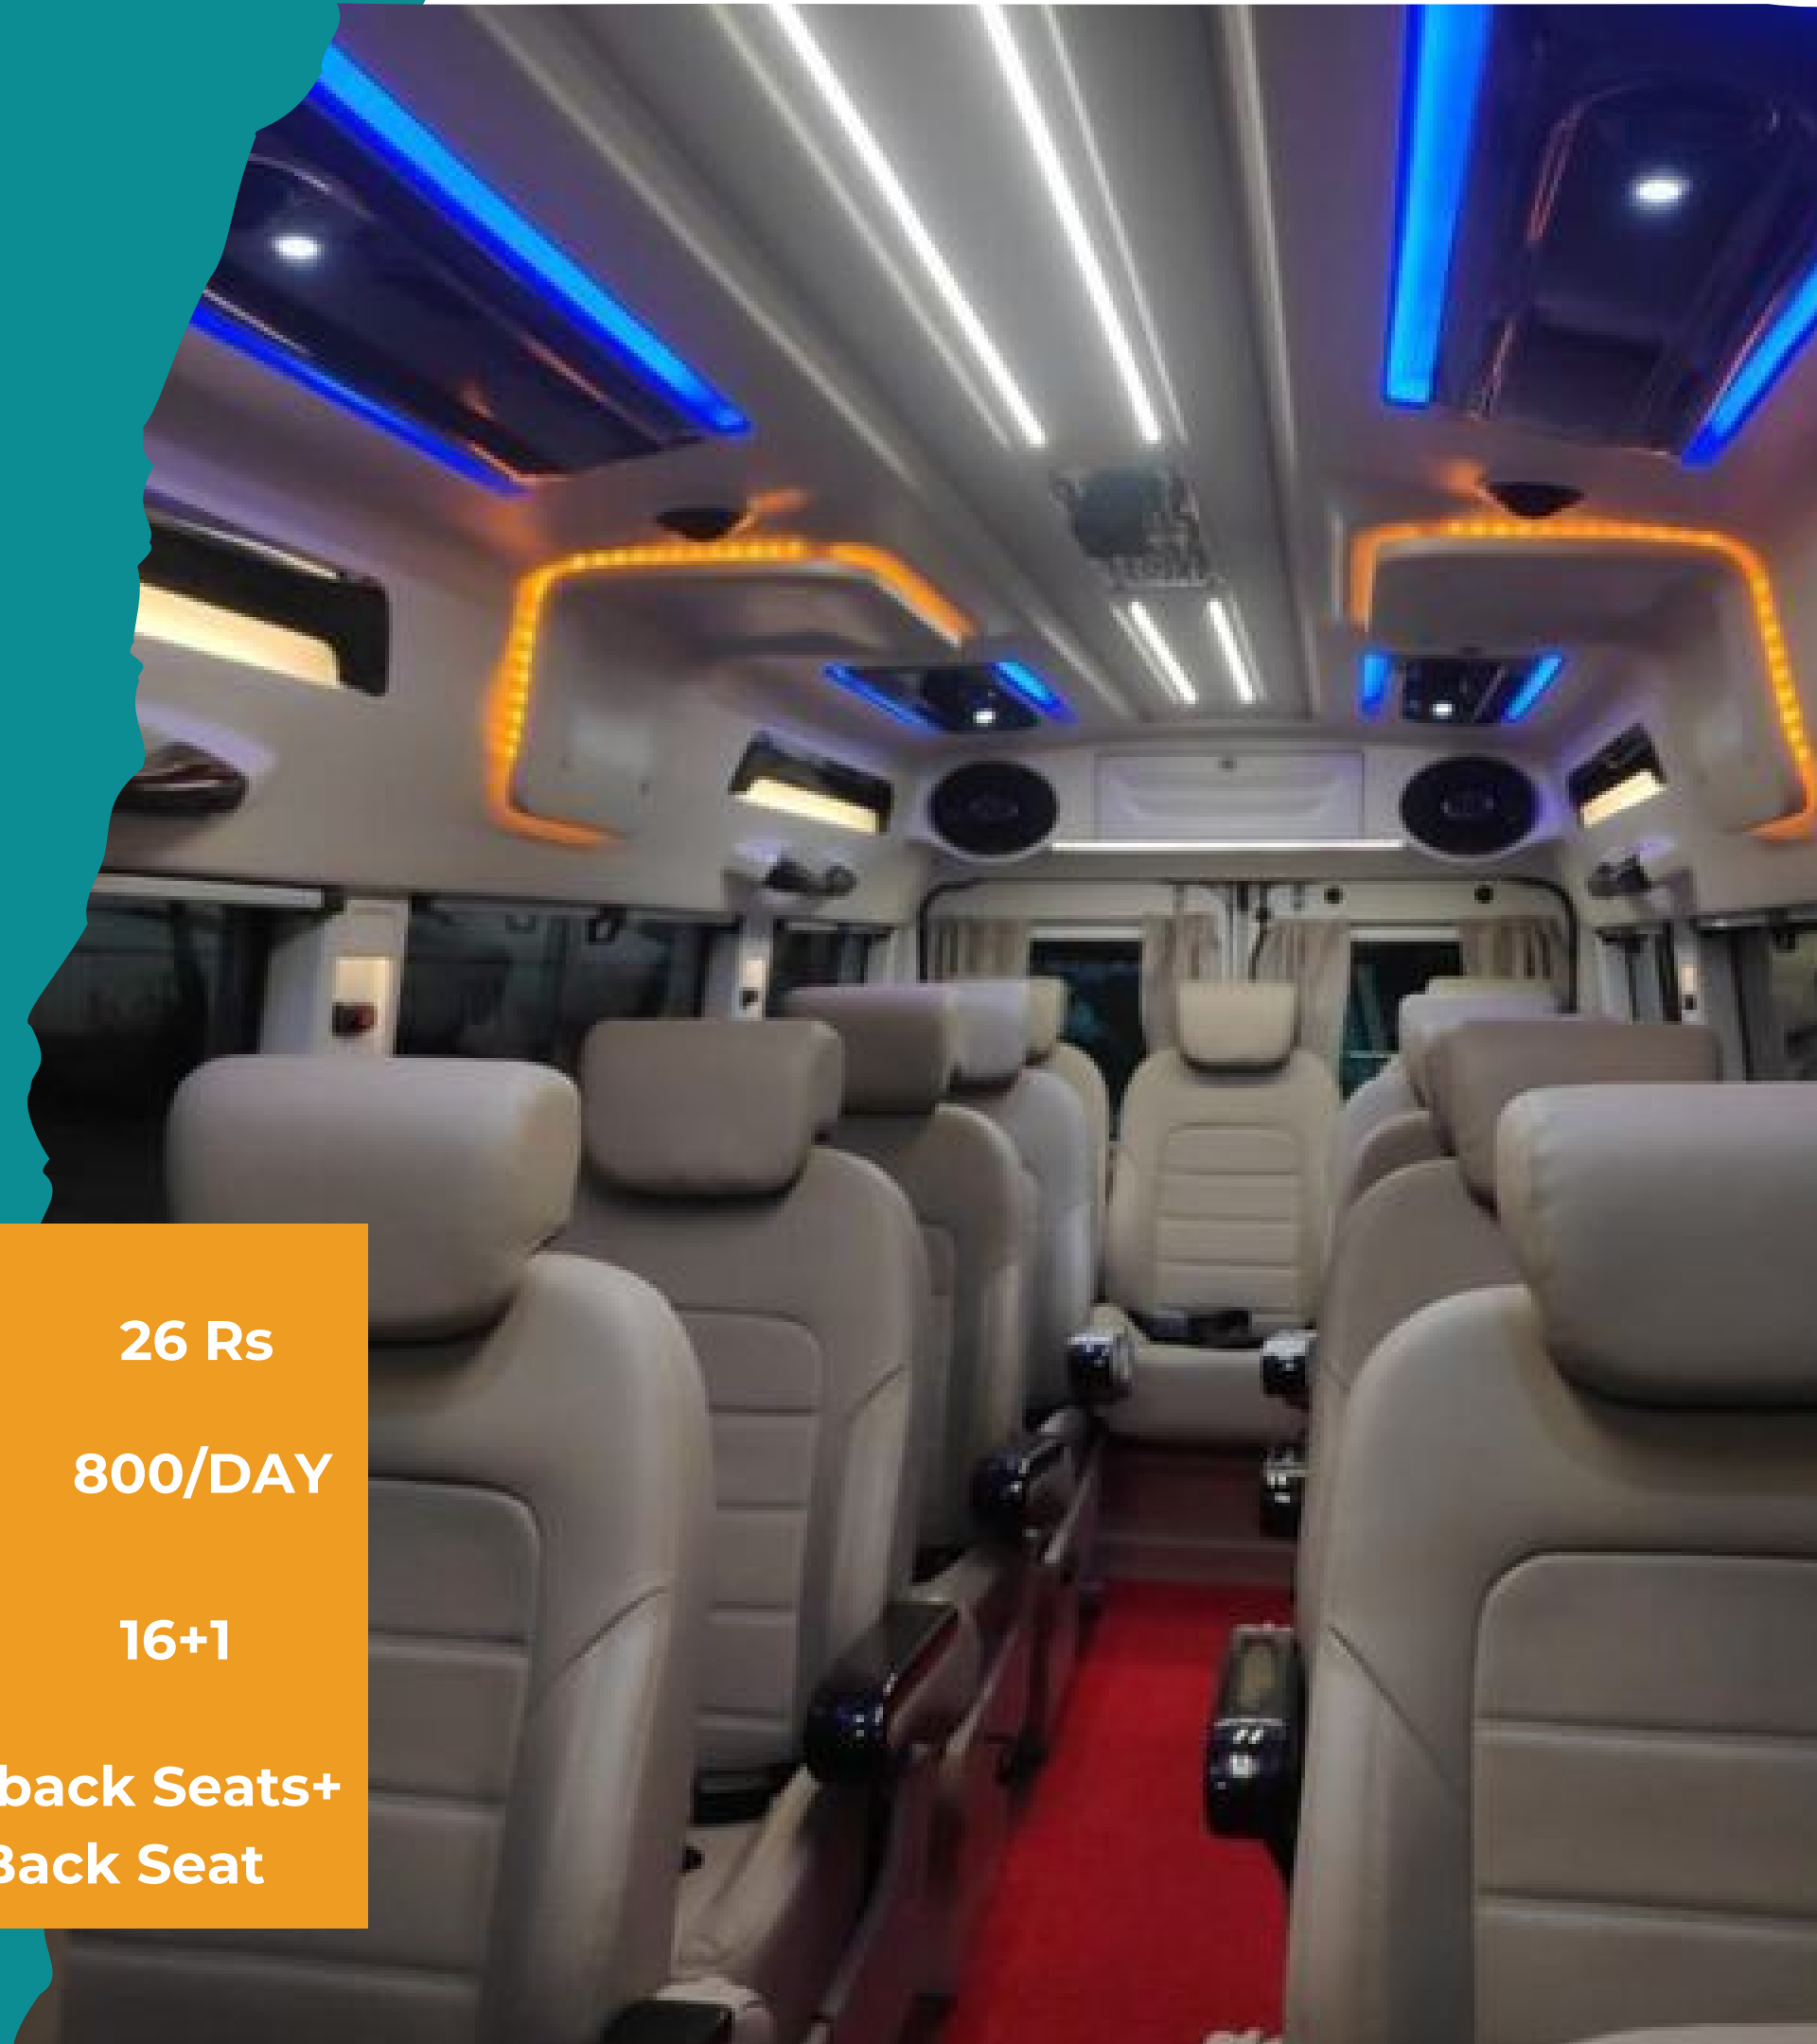

16-SEATER TEMPO TRAVELLER

The 16-seater Tempo Traveller is designed for group travel with features such as spacious interiors, comfortable push-back seats, ample luggage space, air conditioning, music system, and large windows for panoramic views. With a powerful engine and sturdy build, it ensures a smooth and enjoyable journey for small groups, making it an ideal choice for tours and excursions.

Per Km Fare: 26 Rs

Driver Charges: 800/DAY

Capacity: 16+1

Specifications: 2*1 Pushback Seats+
Sofa Back Seat

18-SEATER TEMPO TRAVELLER

The 18-seater Tempo Traveller combines comfort and utility, offering spacious interiors, well-cushioned push-back seats, air conditioning, and ample luggage space. With a powerful engine, smooth suspension, and large windows, it provides a comfortable and enjoyable travel experience for larger groups. The vehicle is equipped with modern amenities, making it suitable for extended journeys and group tours.

Per Km Fare: 28 Rs

Driver Charges: 800/DAY

Capacity: 18+1

**Specifications: 2*1 Pushback
Seats+ Sofa
Back Seat**

20-SEATER TEMPO TRAVELLER

The 20-seater Tempo Traveller is designed for group travel, featuring spacious interiors, comfortable push-back seats, air conditioning, and generous luggage space. With a robust engine and reliable suspension, it ensures a smooth and stable ride. The large windows provide scenic views, while modern amenities cater to the needs of passengers, making it an ideal choice for group excursions and tours.